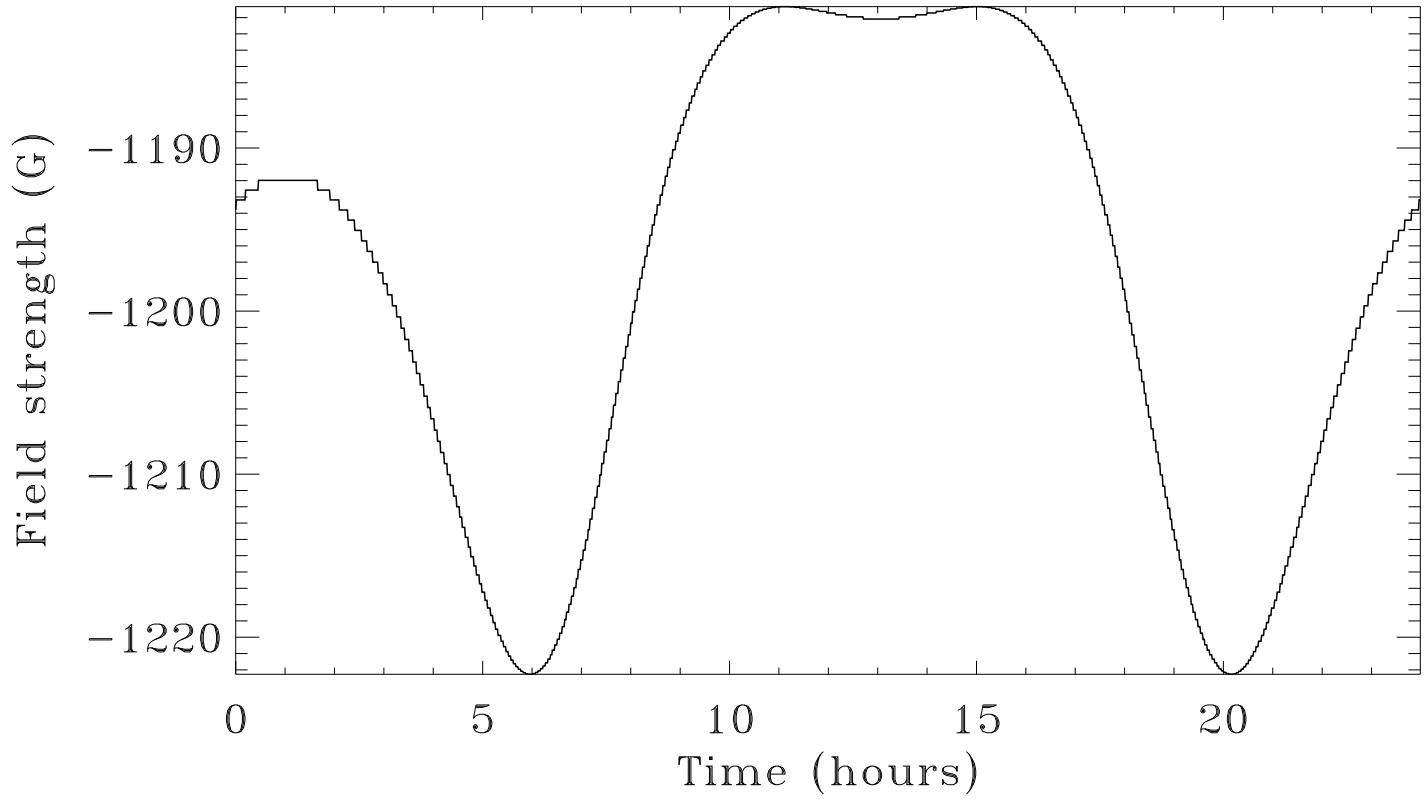

Sunspot Penumbra, field (G)=-1799.4022

Sunspot Penumbra, field (G)=-1799.4022