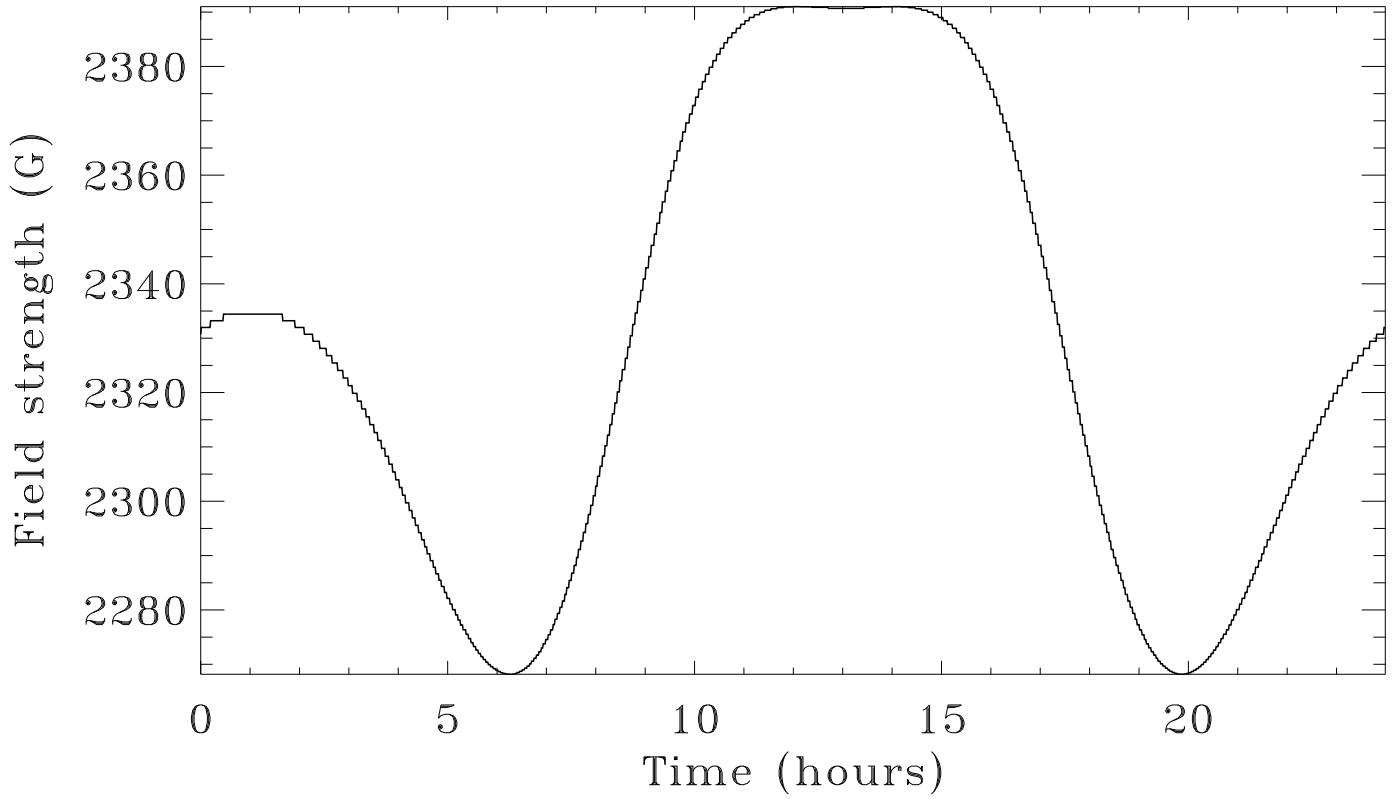

Sunspot Penumbra, field (G)=1799.4022

Sunspot Penumbra, field (G)=1799.4022