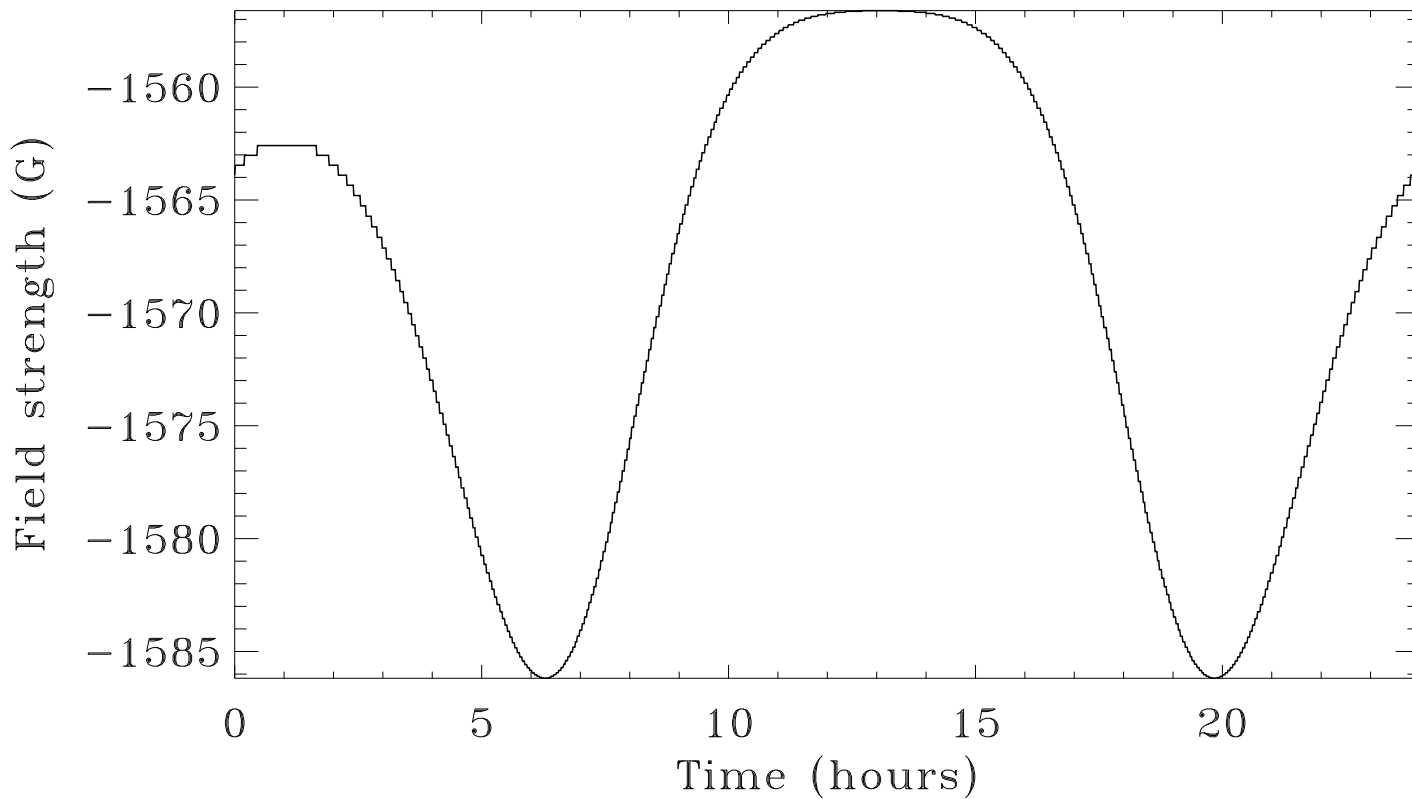

Sunspot Umbra, field (G)=-1799.4022

Sunspot Umbra, field (G)=-1799.4022