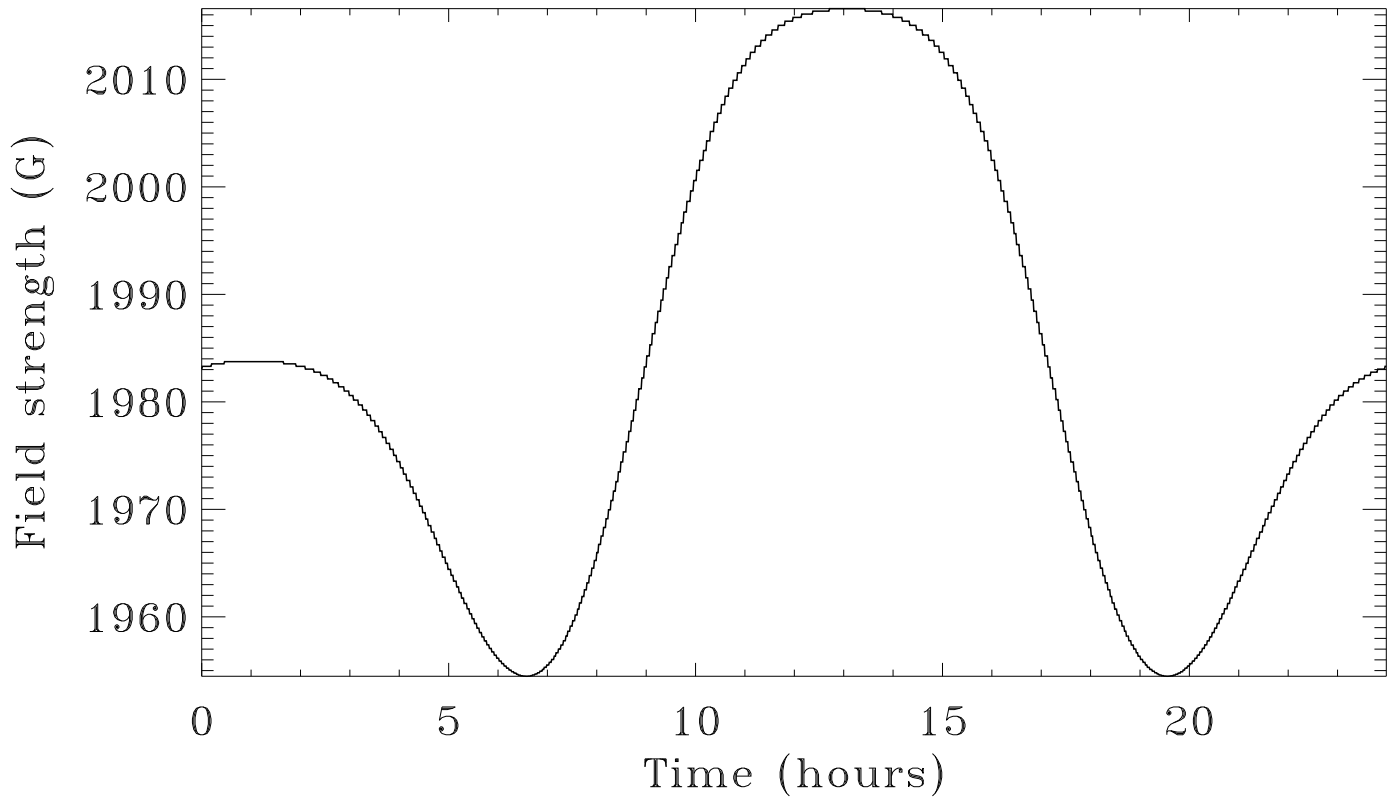

Sunspot Umbra, field (G)=1799.4022

Sunspot Umbra, field (G)=1799.4022