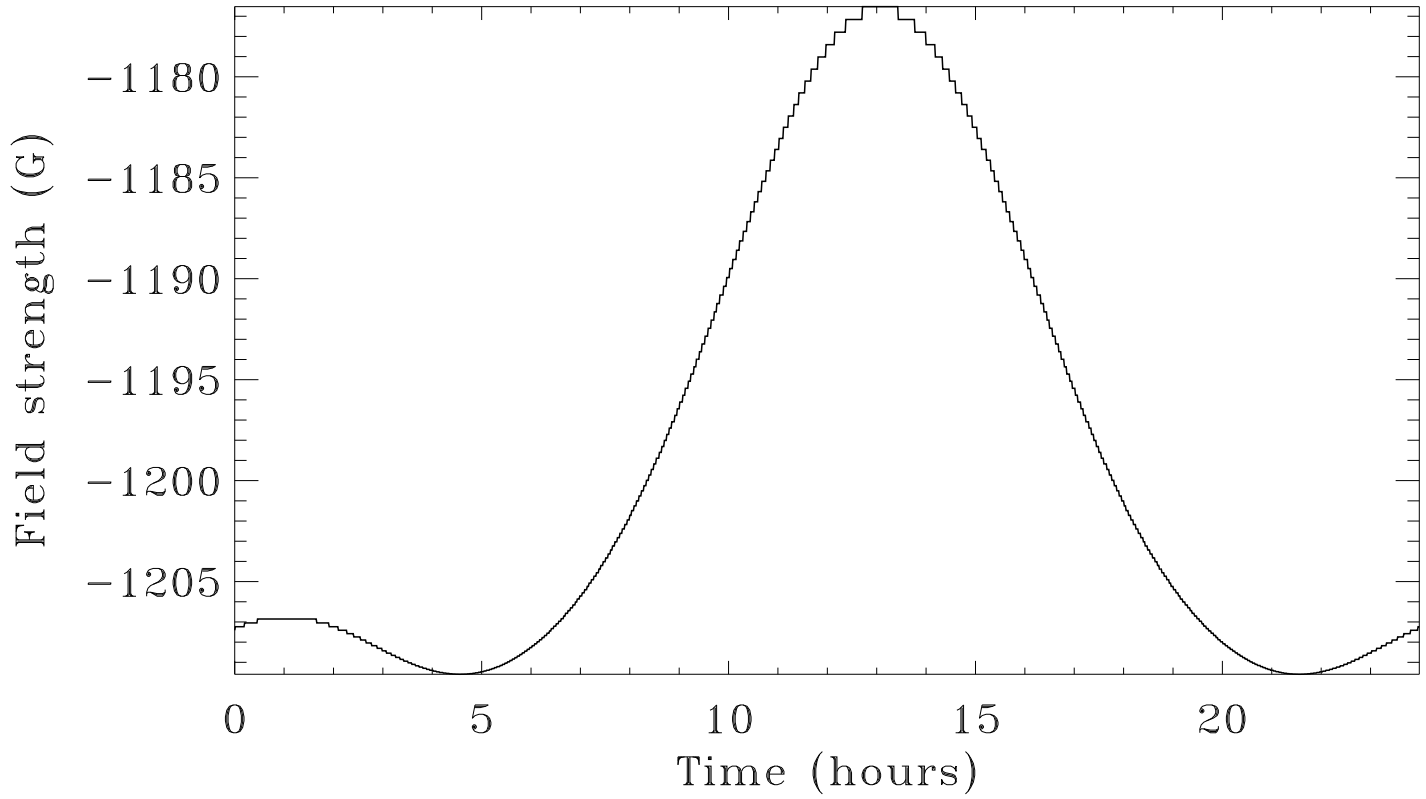

Sunspot Penumbra, field (G)=-1799.4022

Sunspot Penumbra, field (G)=-1799.4022