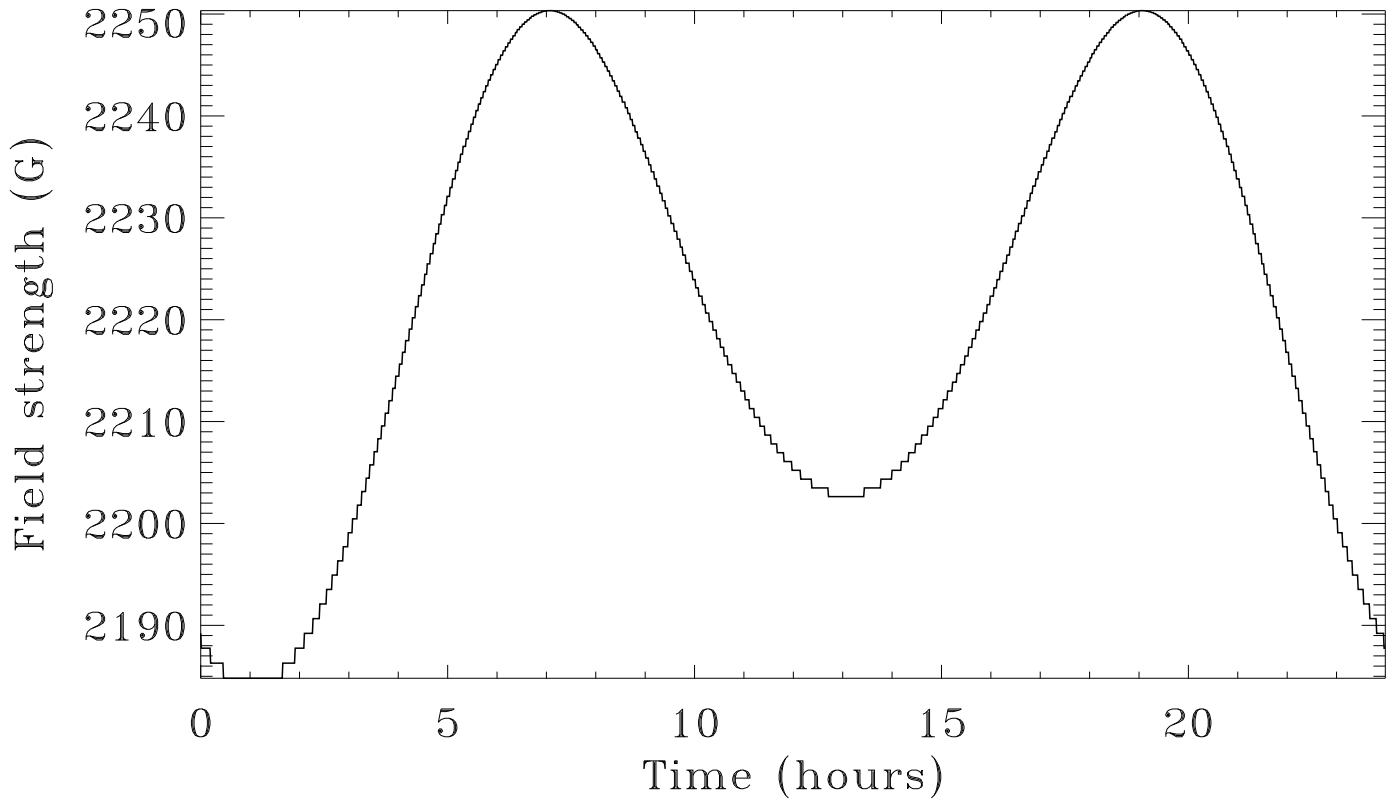

Sunspot Penumbra, field (G)=1799.4022

Sunspot Penumbra, field (G)=1799.4022