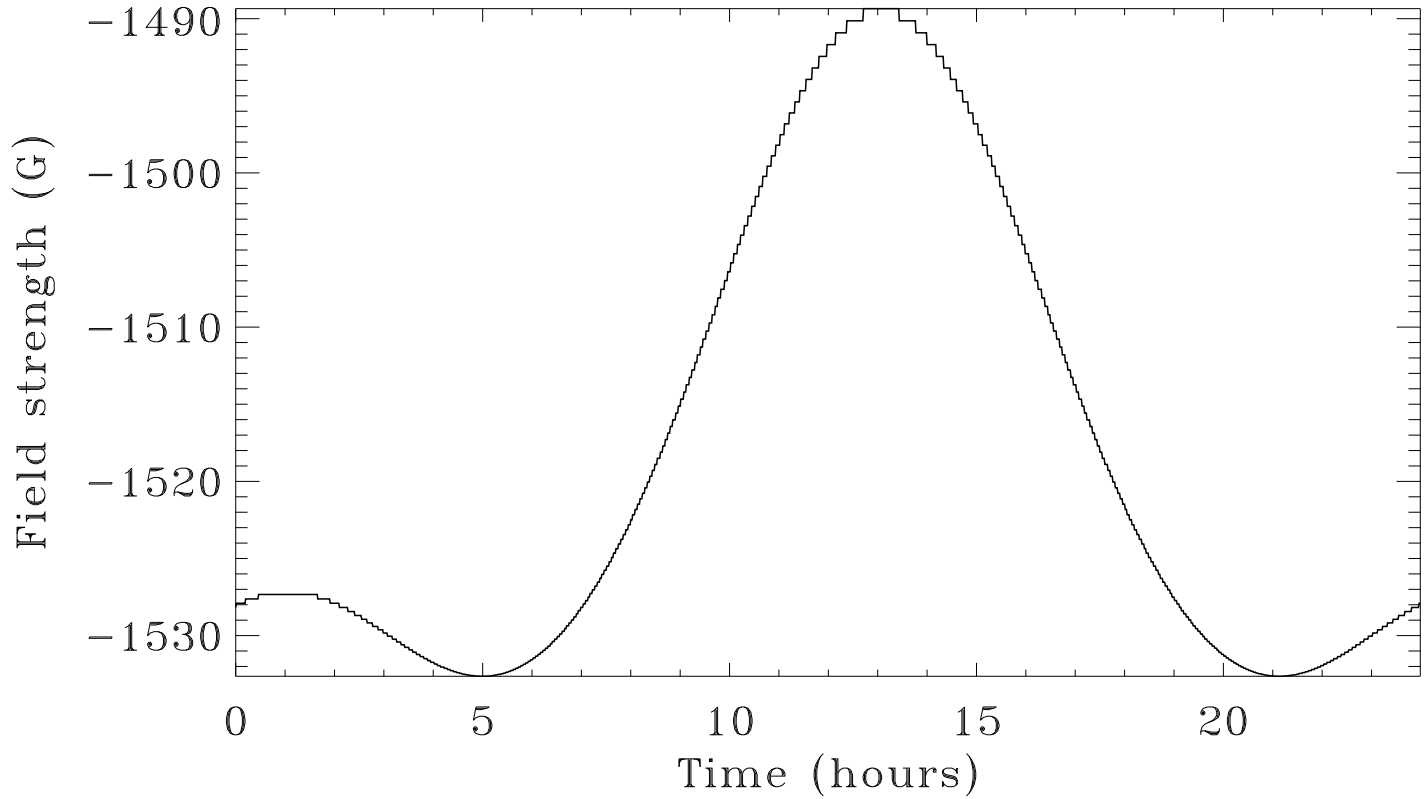

Sunspot Umbra, field (G)=-1799.4022

Sunspot Umbra, field (G)=-1799.4022