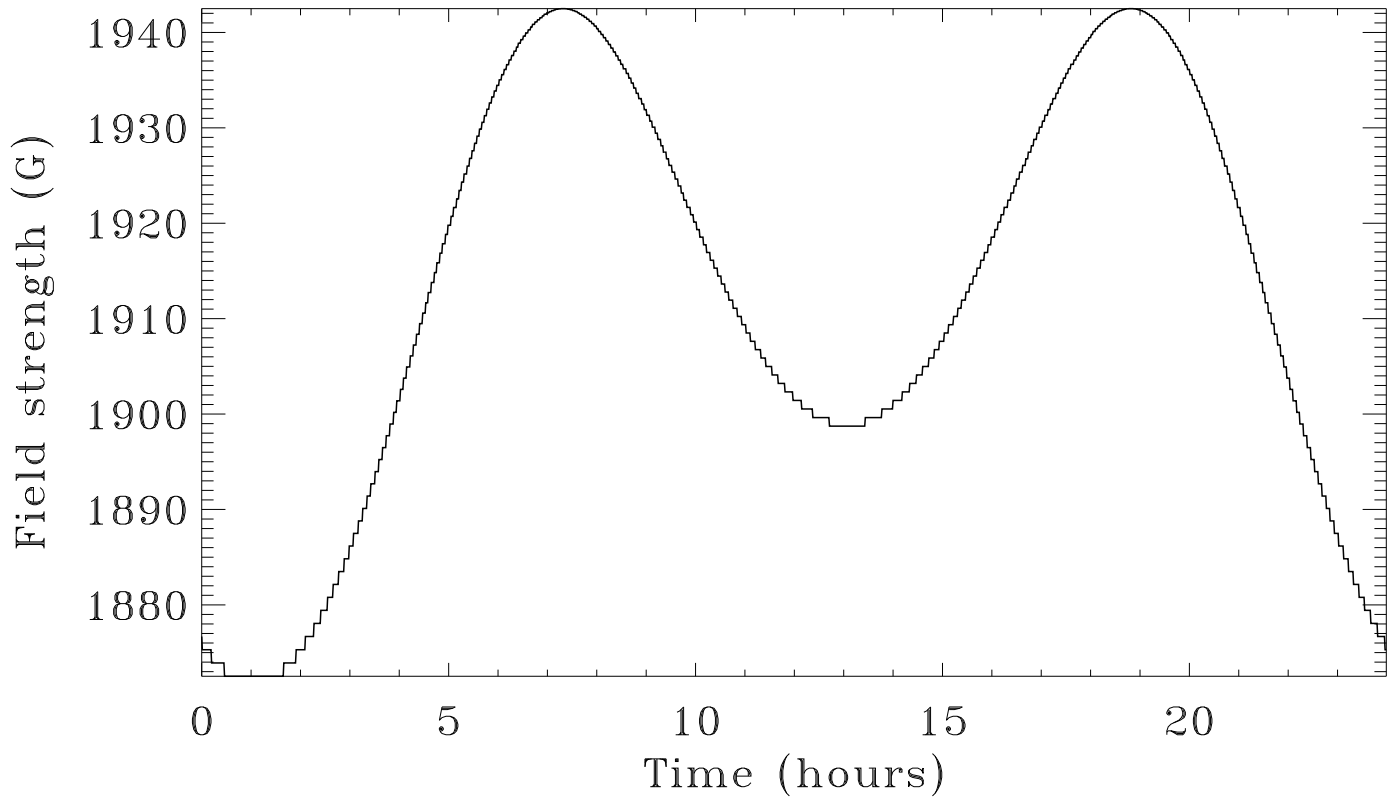

Sunspot Umbra, field (G)=1799.4022

Sunspot Umbra, field (G)=1799.4022