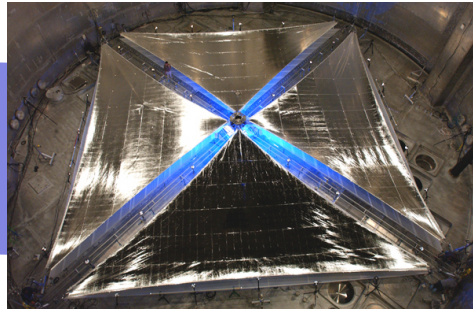

Interstellar Probe
400-m system

Solar Polar Imager
L1 Diamond
150-m systems

Heliostorm
100-m system
NET 2017

10-m system
ground demos
Spring-Summer
2004

20-m system
ground demos
Spring-Summer
2005

45-m system
flight validation
NET 2010