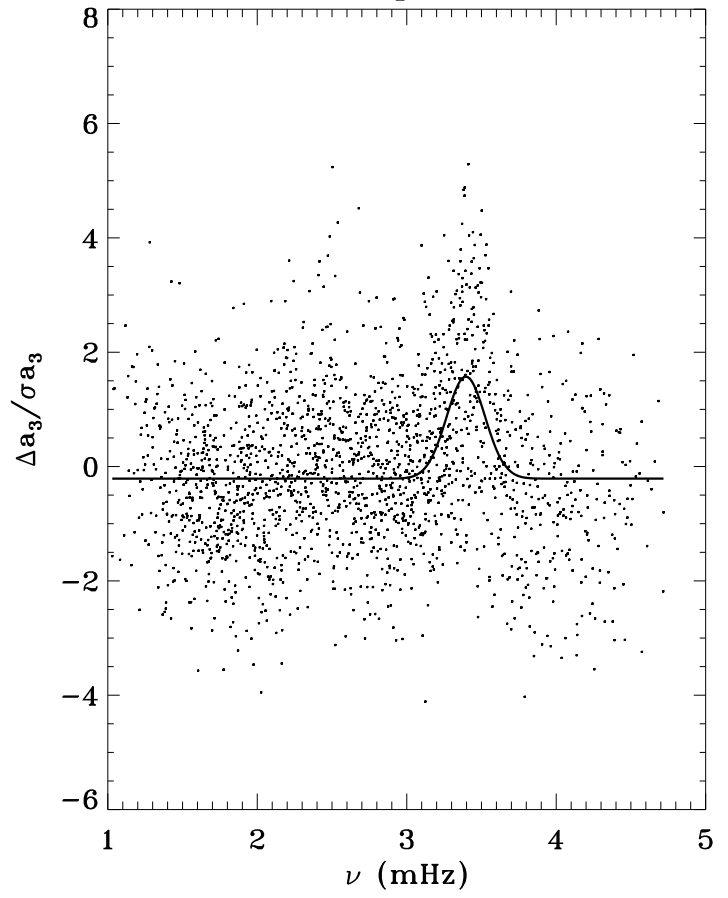

full disk

fd, vw apodiation

vector weighted