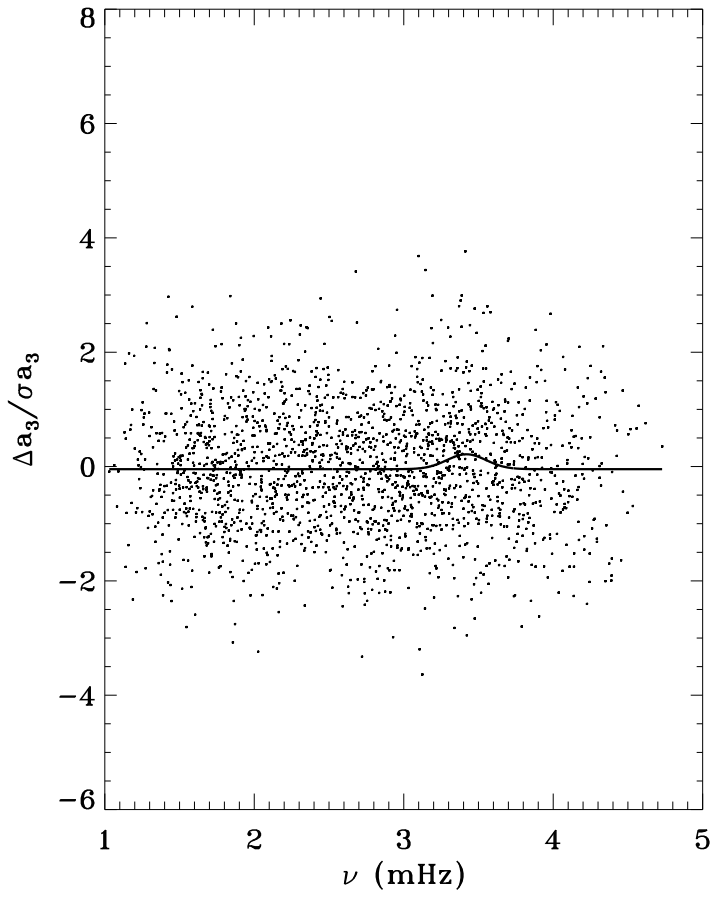

full disk

fd, vw apodiation

vector weighted