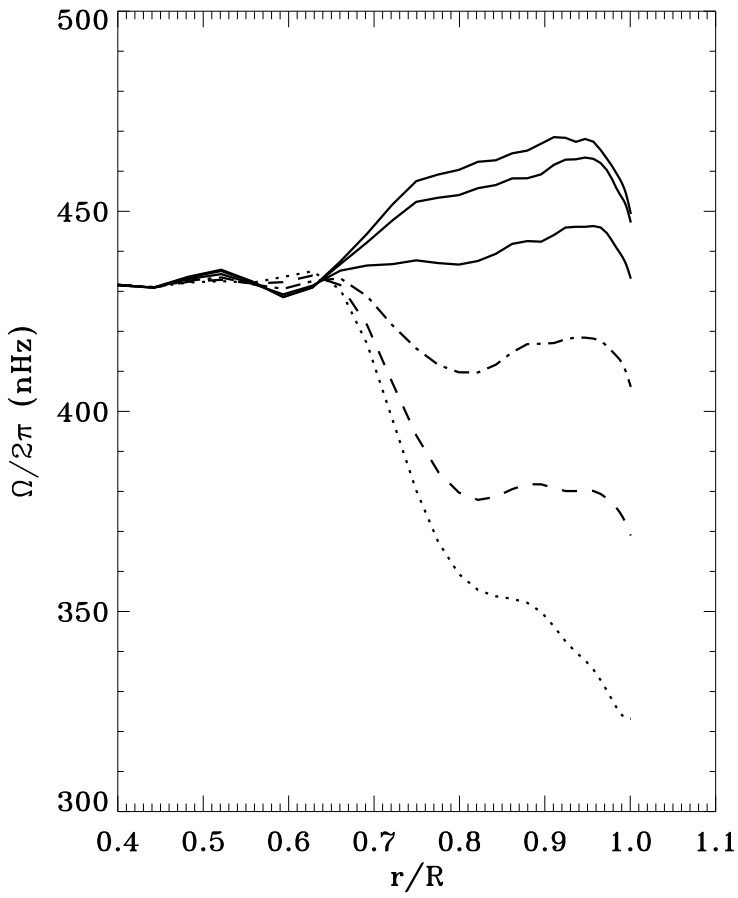

full disk

fd, vw apodiation

vector weighted