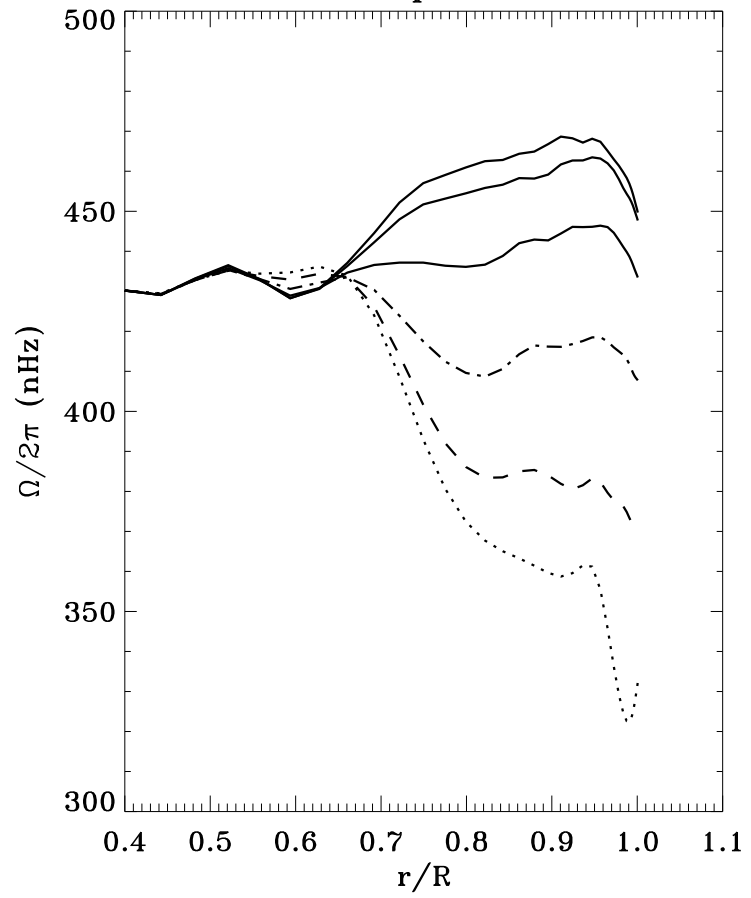

full disk

fd, vw apodiation

vector weighted