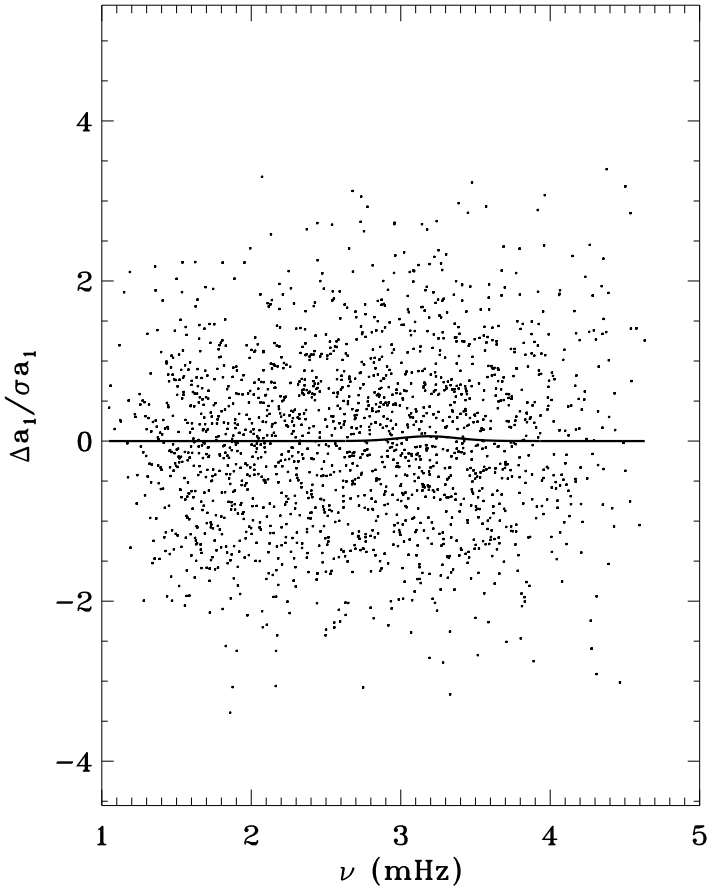

full disk

vector weighted