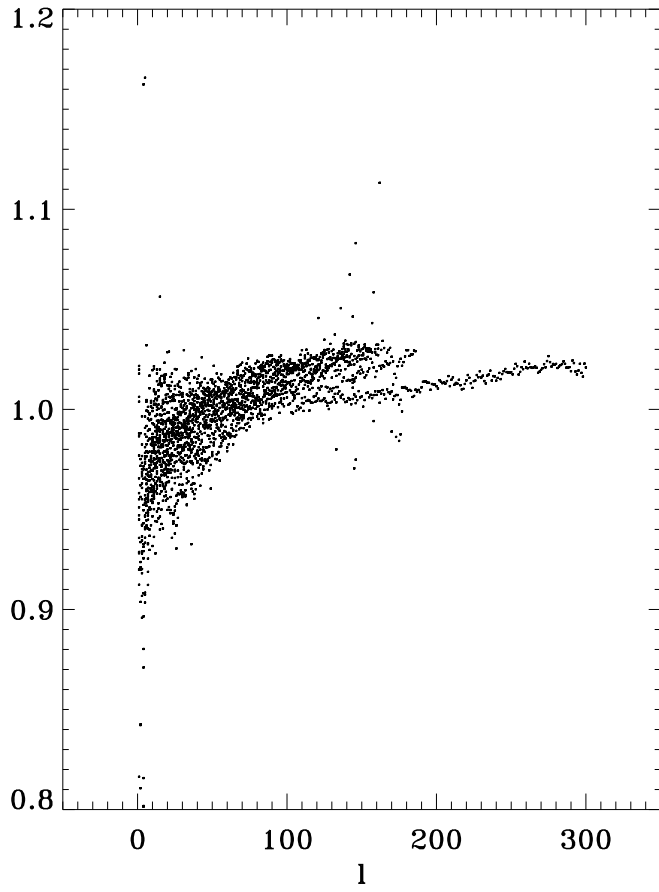

full disk

vector weighted