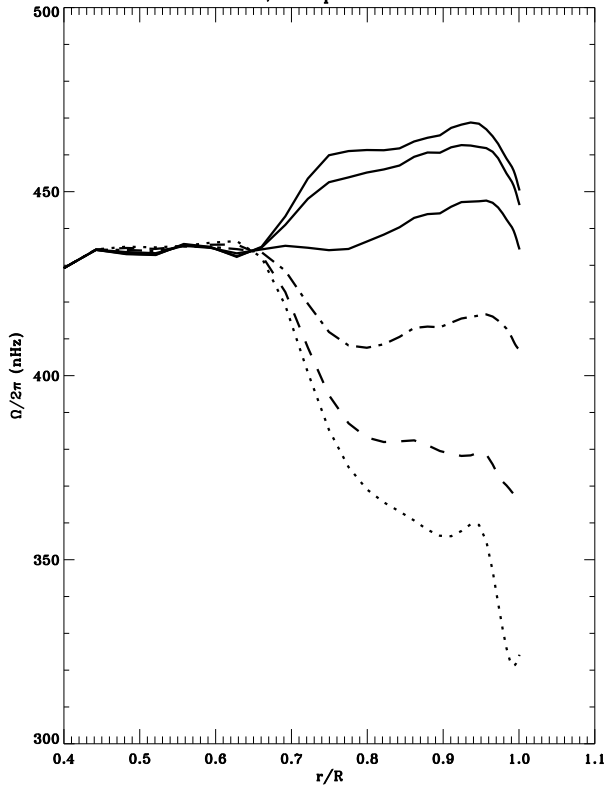

full disk

fd, vw apodiation

vector w