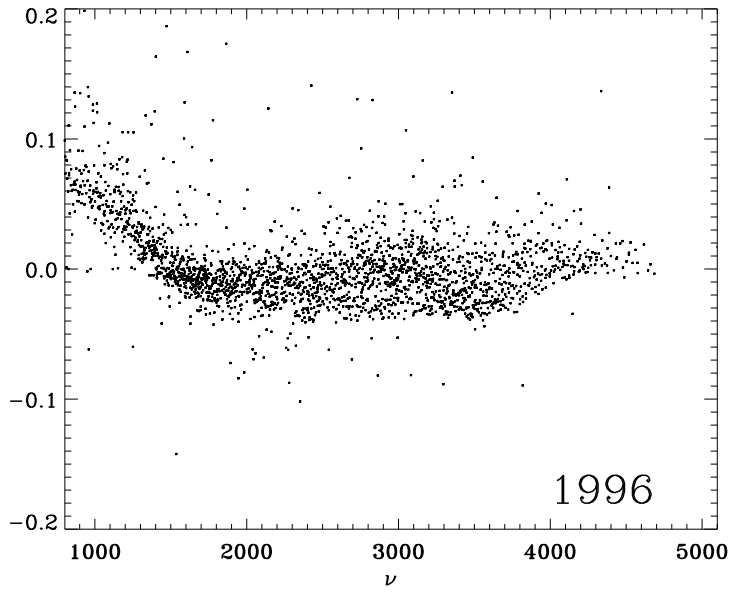

full disk

vector weighted