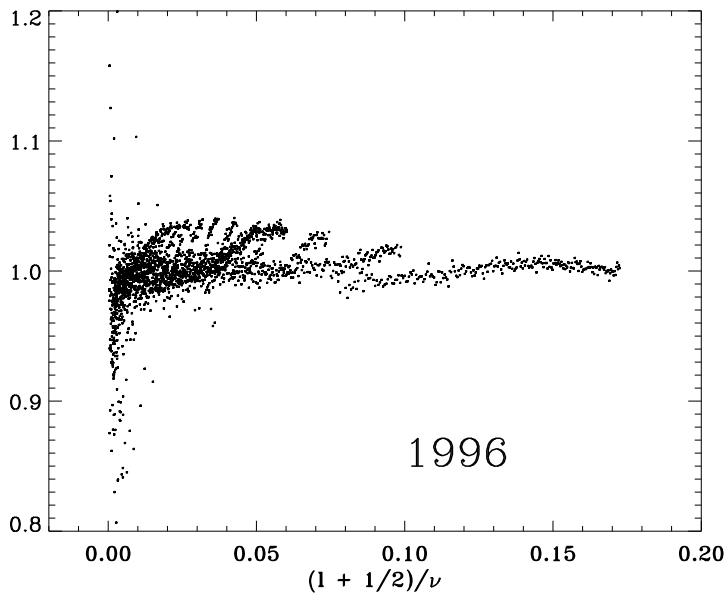

full disk

vector weighted