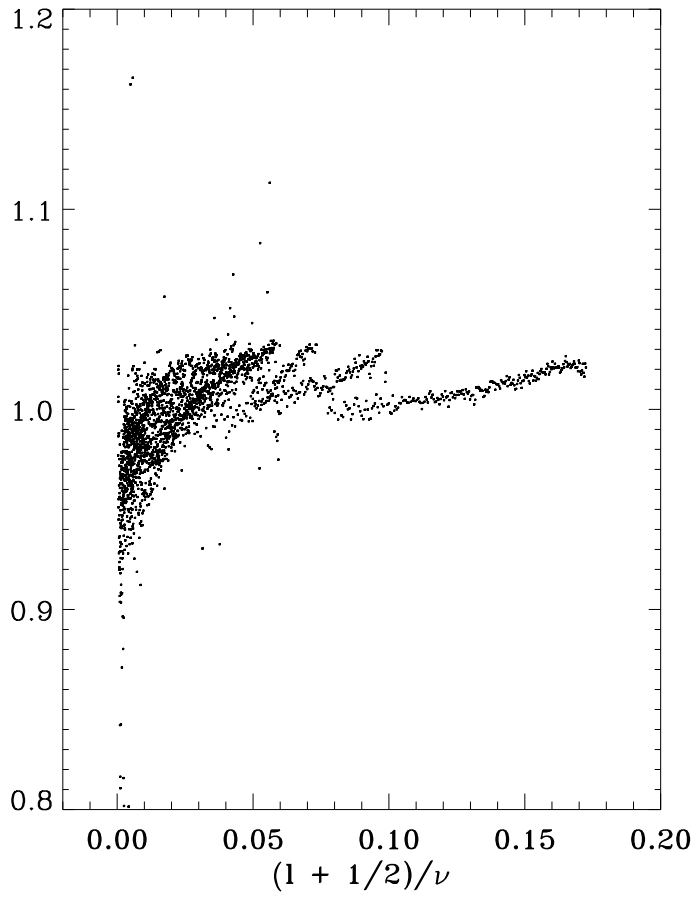

full disk

vector weighted